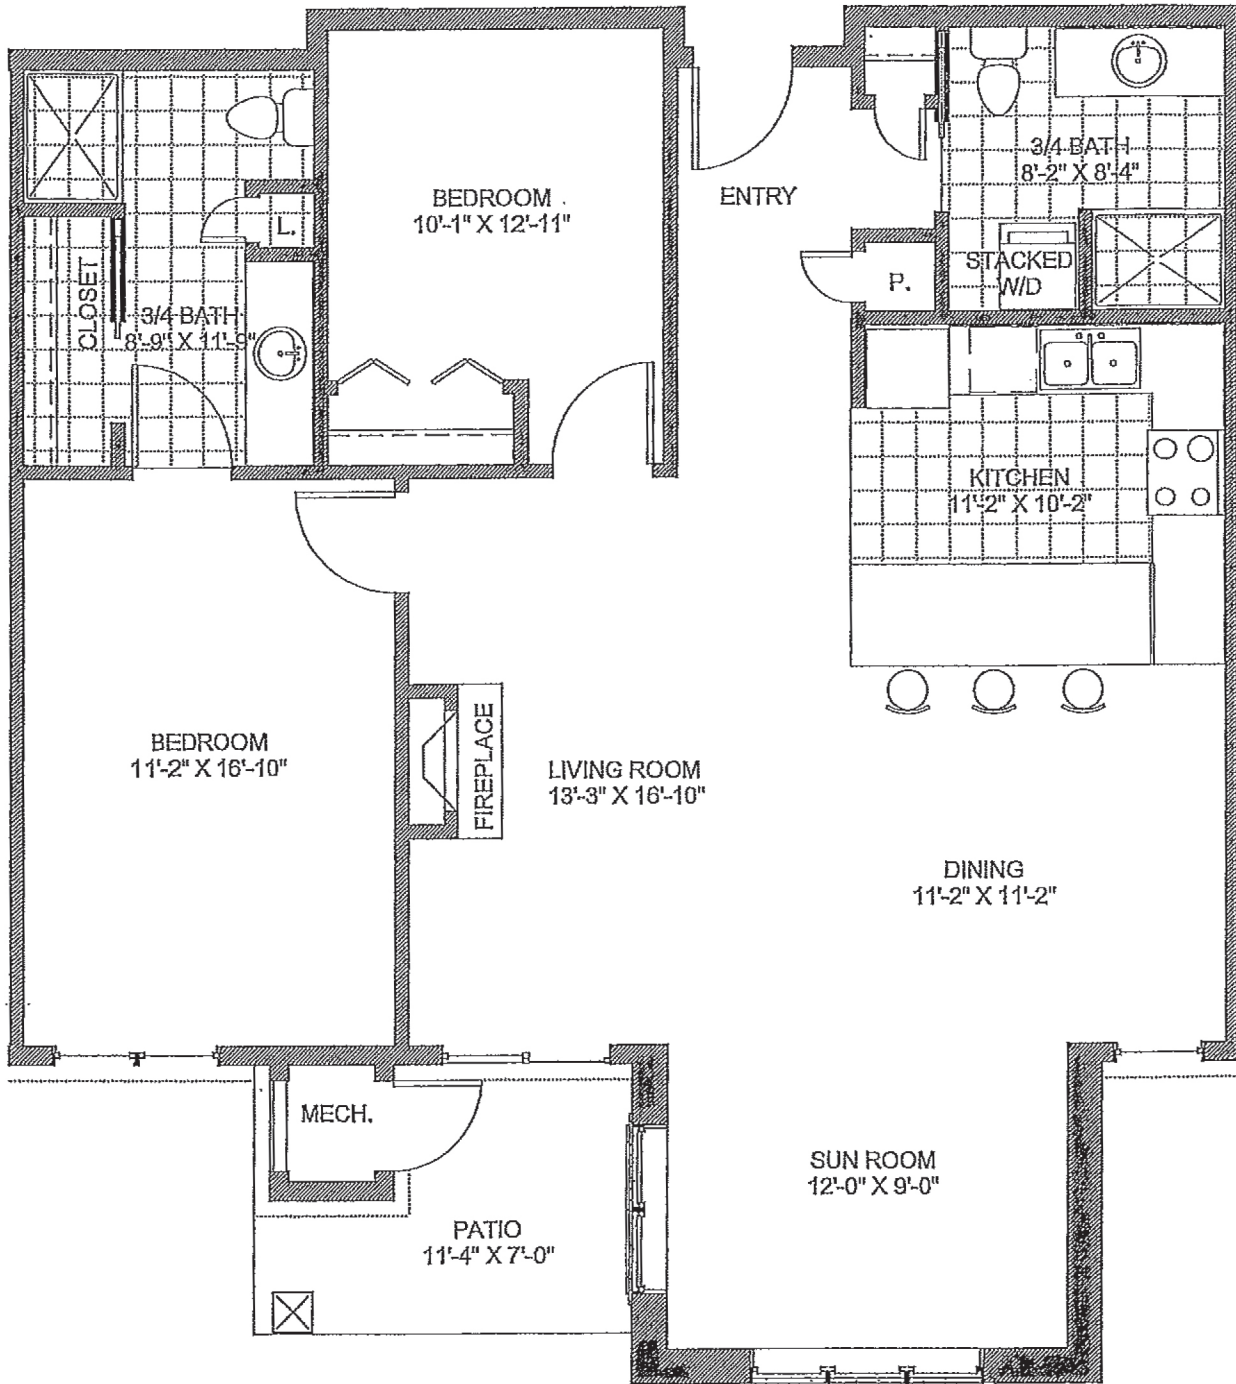

THE VILLAS
OF OAK PARK
 SENIOR APARTMENTS

LOWELL
TWO BEDROOM
1,271 SQ. FT.